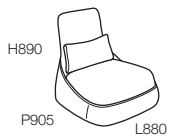

Statement of Line