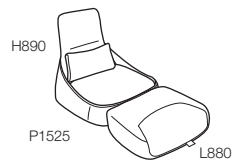

Statement of Line

Surface Materials

Hexa Fabric

Fusion Fabric (100% polyurethane)

Elmosoft Leather Curated Palette by Patricia Urquiola

Pull Tab Colors