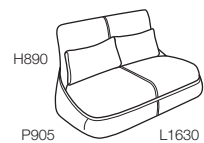

Statement of Line

Surface Materials

Hexa Fabric

Fusion Fabric (100% polyurethane)

Elmosoft Leather Curated Palette by Patricia Urquiola

Pull Tab Colors