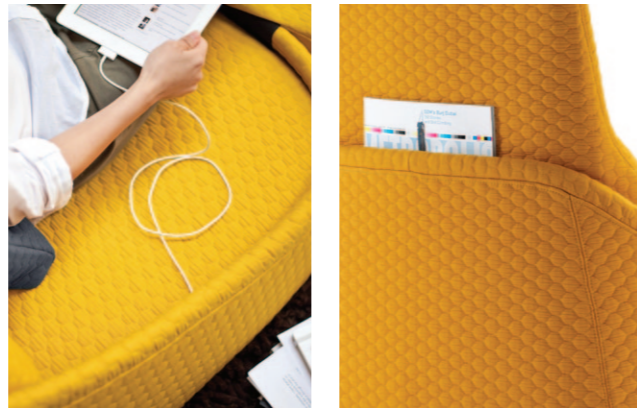

Comfortable.

With the increasing demands of the new work day, creative people value places to work in a relaxed mode at home, in the office or on the go.